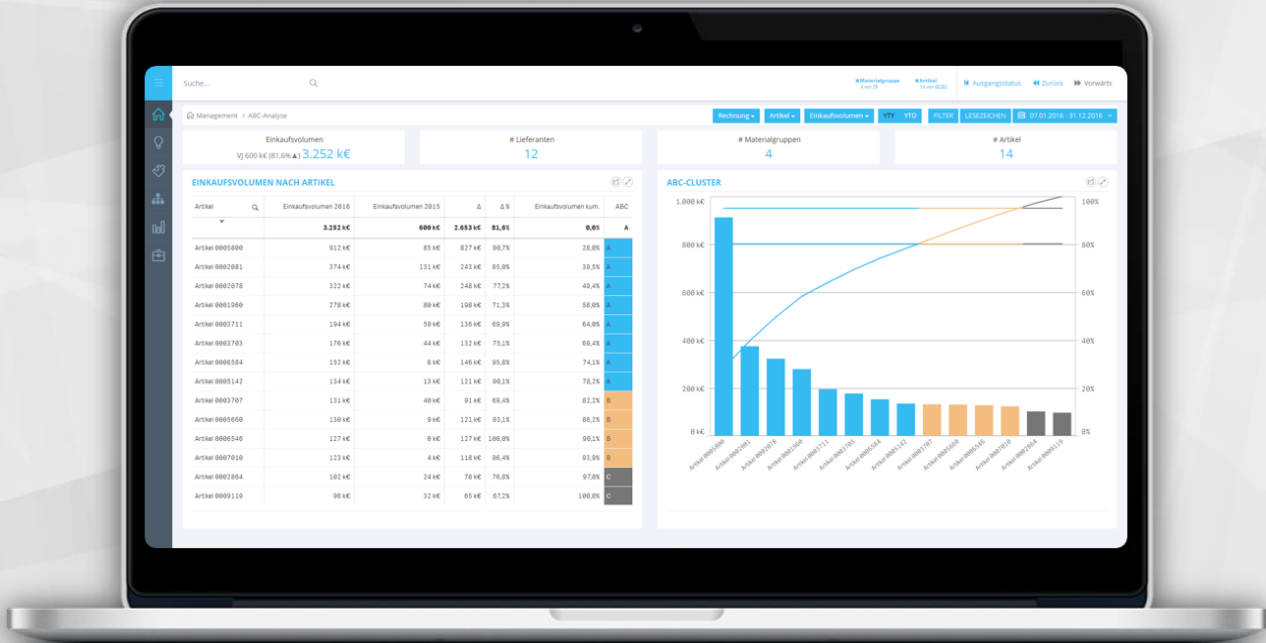

# The control center for YOUR initiatives

## SCALUE ActionHUB™

## Control Initiatives & Track Savings

- **Accelerate improvement measures**  
centralized initiative controlling
- **Integrate project management**  
set responsibilities & timeline
- **Track project status**  
measure the degree of implementation
- **Measure implementation performance**  
comparison between actual & project goal
- **Make savings measurable**  
analyze your project goals
- **Worldwide unique efficiency**  
with SpendFLOW™ & ProcessView™